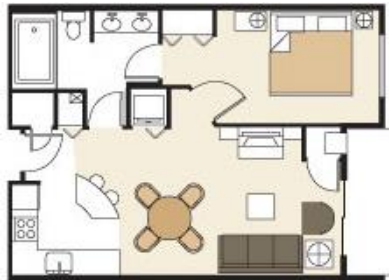

Located 0.1 miles from the Seaside Convention Center. *Walking distance!*

Room Amenities, Layouts, and Special Pricing:

All our suites include a full kitchen with utensils, dining table, electric fireplace, washer & dryer, jetted tub, air conditioning, cable TV, hair dryer, iron, ironing board.

Studio/JUNIOR Suite
1 Queen / 1 Sofa Sleeper

One Bedroom KING Suite
1 King / 1 Sofa Sleeper

Two Bedroom Two Bath KING Suite
1 King / 1 Queen / 1 Sofa Sleeper

Room Type / View	March 21 st – 23 rd 2025
Studio- 1 Queen Bed & Queen Sleeper Sofa	15% Off Rack Rate
1 Bedroom Mountain View- 1 King Bed & Queen Sleeper Sofa	
1 Bedroom River View- 1 King Bed & Queen Sleeper Sofa	
2 Bedroom 2 Bath Mountain View- 1 King Bed, 1 Queen Bed, & Queen Sleeper Sofa	
2 Bedroom 2 Bath River View- 1 King Bed, 1 Queen Bed, & Queen Sleeper Sofa	