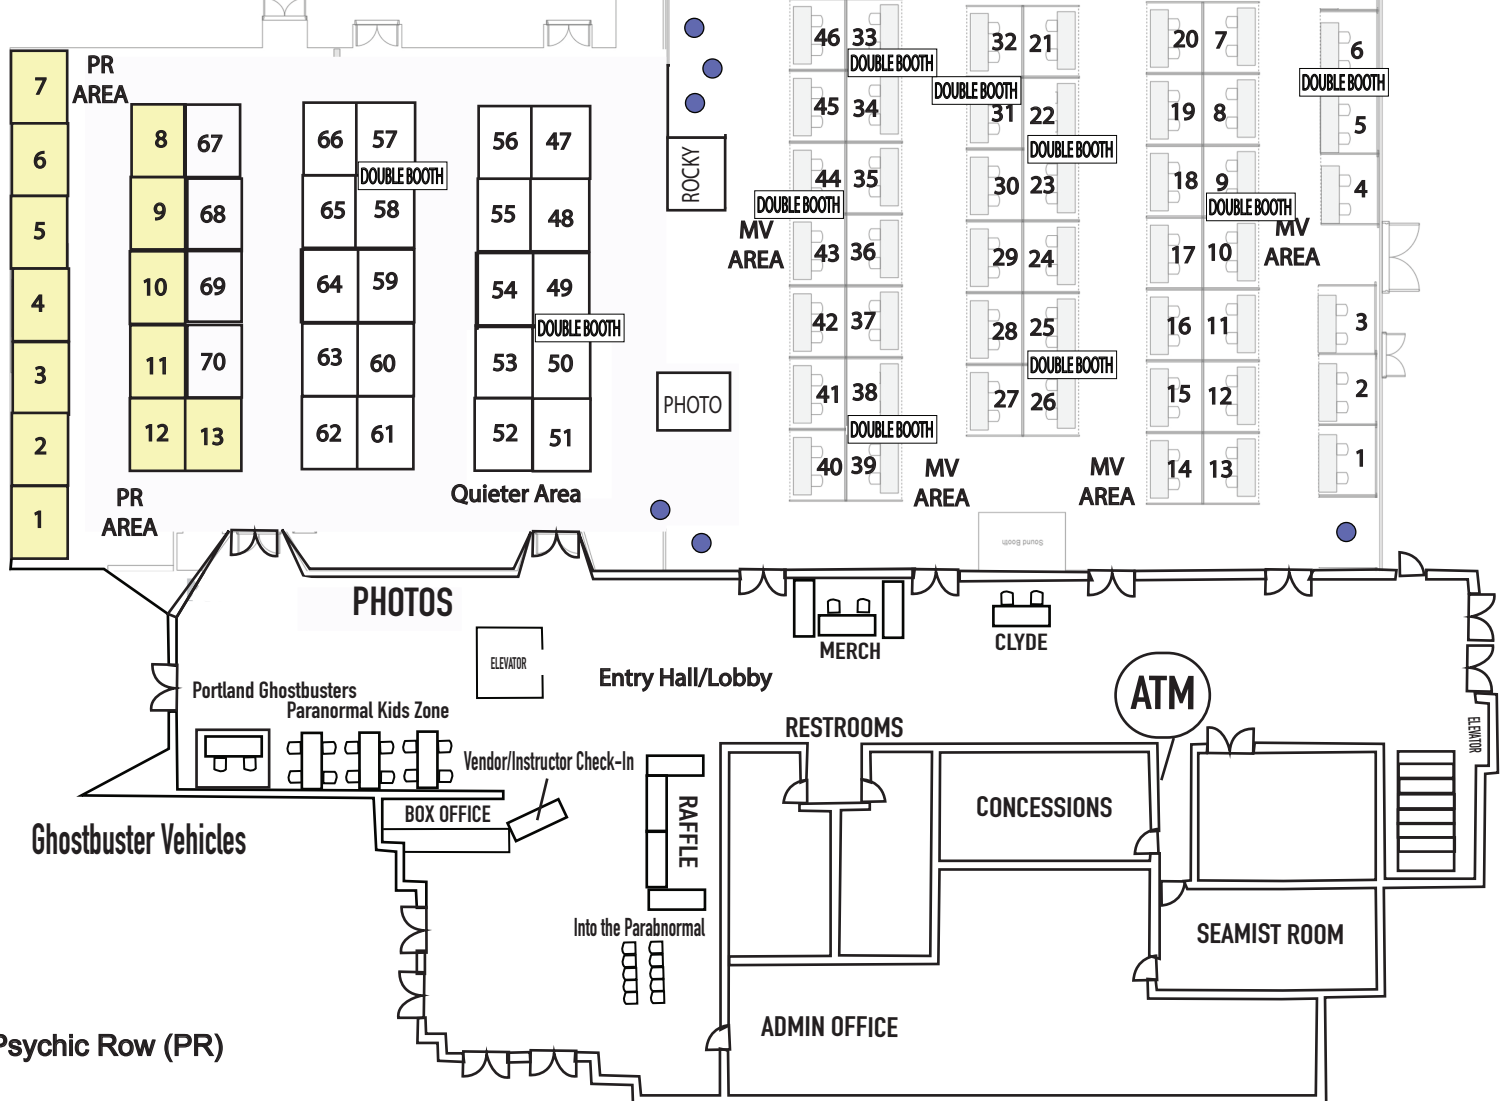

VENDOR LAYOUT

Psychic Row (PR)

- #1 Crystal Seed Tarot
- #2 Psychic Medium Joshua John Soul to Soul
- #3 Medium Chelsea Renee
- #4 Port Gamble Paranormal
- #5 Luno Solaruz
- #6 Kelly Brickel
- #7 Coven Maid
- #8 Li'l Wolf Tarot
- #9 Saydra Intuitive Solutions
- #10 Resonance Healing
- #11 Crows of Fate Psychic Services
- #12 My Essential Collection
- #13 Genviév St. Clair/ Forensic & Clinical Hypnosis

Main Vendors (MV)

- #1 Leaf Guard
- #2 Psychic Medium Cheri
- #3 Author Derek Wachter
- #4 Astoria Séance/ The Magic Shop & More
- #5 GhouL Gallery
- #6 GhouL Gallery
- #7 The Witches Resistance
- #8 Cryptids Near Me
- #9 Pagan Fyre
- #10 Pagan Fyre
- #11 Cozy Felt Land
- #12 Faerie Clay Works
- #13 TandT Creations
- #14 Big River Paranormal
- #15 Portland Oregon Paranormal
- #16 Western Washington Investigators of Paranormal Science
- #17 D.B.K. Investigations
- #18 Guardian Angel Paranormal Society
- #19 N.O.P.E. - Northern Oregon Paranormal Explorers
- #20 Phenom-West